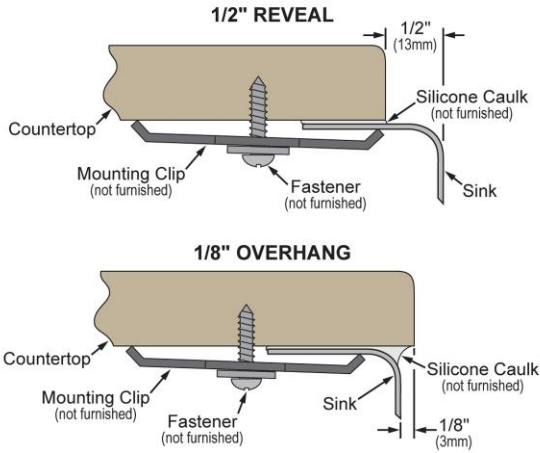

Installation Profile:

Optional Perfect Grid Drain
available (sold separately)
Model: LKPDVR18B

Designed to affix to the underside of any solid surface countertop.

Elkay[®] Perfect Drain[™] sinks are designed and approved for use with compatible disposers utilizing a mounting ring and snap ring design.