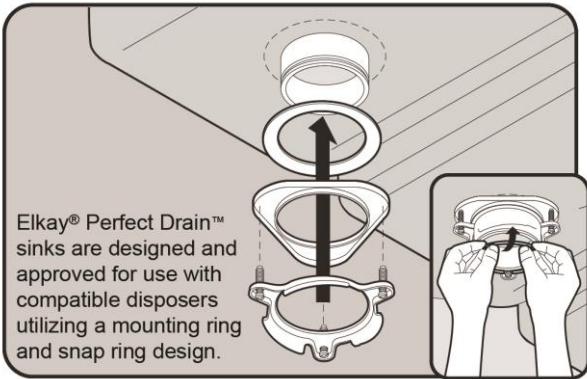

Installation Profile:

Optional Perfect Grid Drain
available (sold separately)
Model: LKPDVR18B

Designed to affix to the underside of any solid surface countertop.

Elkay[®] Perfect Drain[™] sinks are designed and approved for use with compatible disposers utilizing a mounting ring and snap ring design.