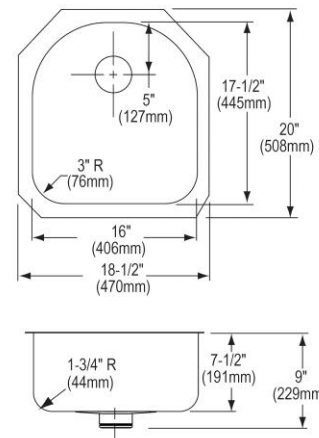

PART: _____ QTY: _____
PROJECT: _____
CONTACT: _____
DATE: _____
NOTES: _____
APPROVAL: _____

In keeping with our policy of continuing product improvement, Elkay reserves the right to change product specifications without notice. Please visit [elkay.com](#) for the most current version of Elkay product specification sheets. This specification describes an Elkay product with design, quality, and functional benefits to the user. When making a comparison of other producers' offerings, be certain these features are not overlooked.